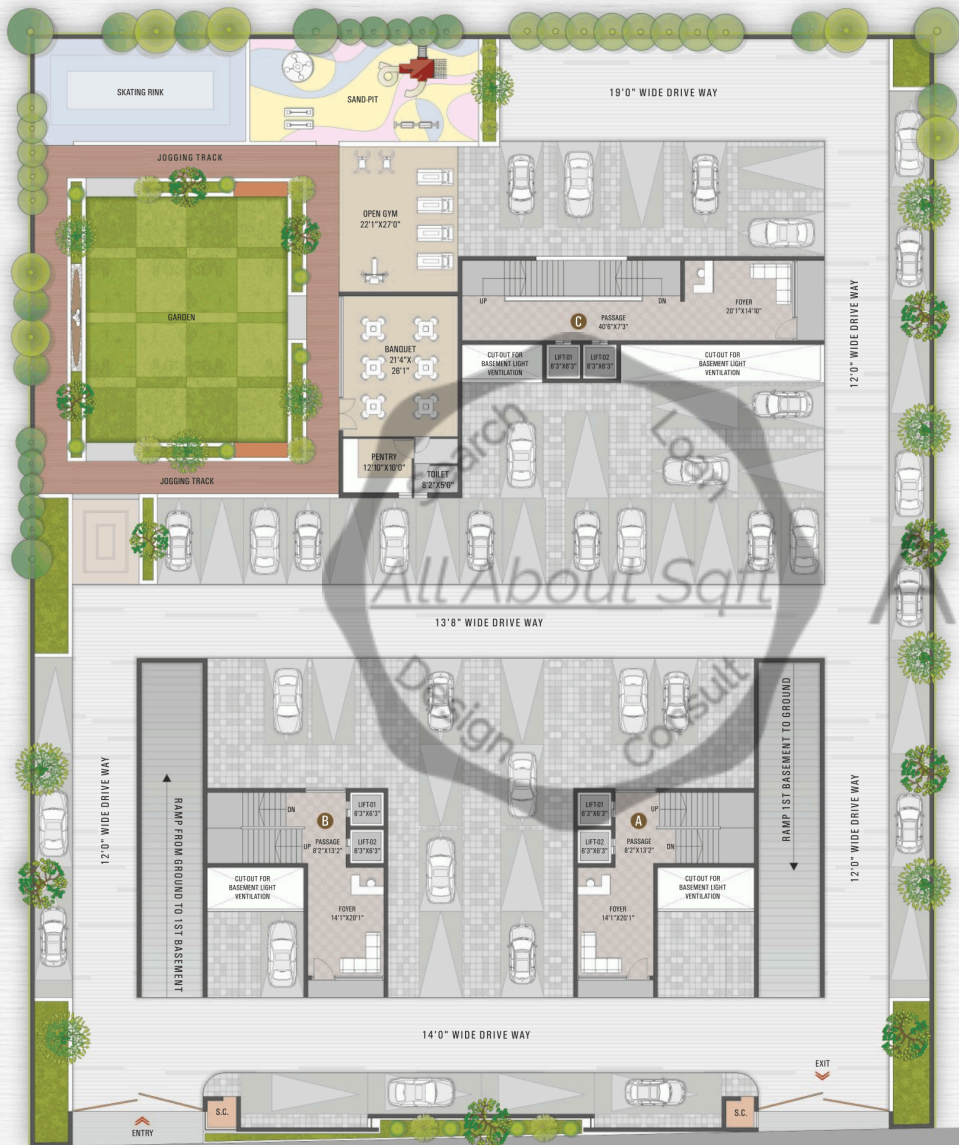

2nd BASEMENT
PLAN

Shrungal
NIRVANA
A BLISSFUL LIVING
2 & 3 BHK PREMIUM RESIDENCES

30.0 MT. WIDE ROAD

1st BASEMENT
PLAN

Shrungal
NIRVANA
A BLISSFUL LIVING
2 & 3 BHK PREMIUM RESIDENCES

30.0 MT. WIDE ROAD

GROUND FLOOR PLAN

Shrungal NIRVANA
A BLISSFUL LIVING
2 & 3 BHK PREMIUM RESIDENCES

30.0 MT. WIDE ROAD

TYPICAL LAYOUT PLAN

Shrungal NIRVANA
A BLISSFUL LIVING
2 & 3 BHK PREMIUM RESIDENCES

30.0 MT. WIDE ROAD

2-BHK
TYPICAL FLOOR PLAN

1st To 14th Floor

Search Design Loan
All About Sqft
Design Consult

All About Sqft

3-BHK
 TYPICAL FLOOR PLAN

1st To 13th Floor