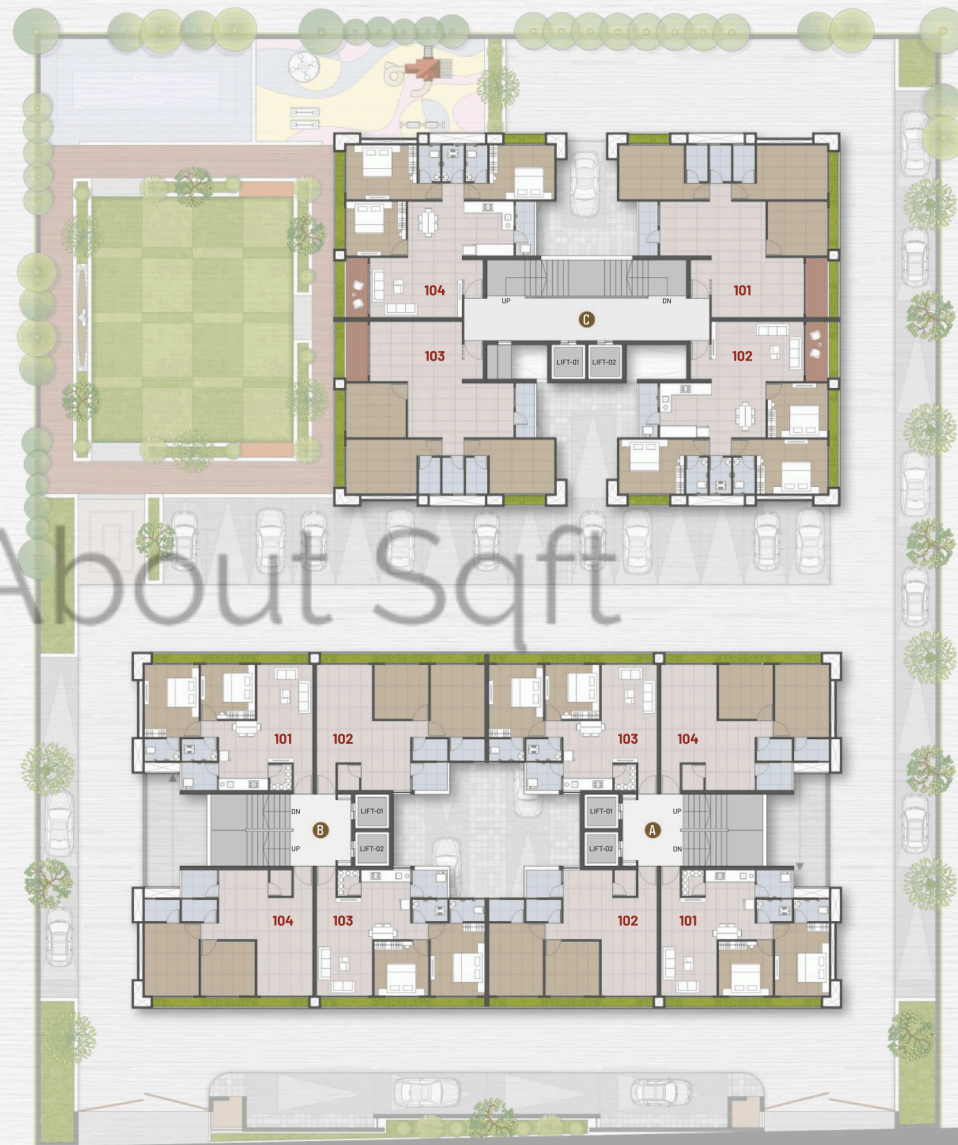

2nd BASEMENT
PLAN

Shrungal
NIRVANA
A BLISSFUL LIVING
2 & 3 BHK PREMIUM RESIDENCES

30.0 MT. WIDE ROAD

1st BASEMENT
PLAN

Shrungal
NIRVANA
A BLISSFUL LIVING
2 & 3 BHK PREMIUM RESIDENCES

30.0 MT. WIDE ROAD

GROUND FLOOR PLAN

Shrungal NIRVANA
A BLISSFUL LIVING
2 & 3 BHK PREMIUM RESIDENCES

30.0 MT. WIDE ROAD

TYPICAL LAYOUT PLAN

Shrungal NIRVANA
A BLISSFUL LIVING
2 & 3 BHK PREMIUM RESIDENCES

30.0 MT. WIDE ROAD

2-BHK
TYPICAL FLOOR PLAN

1st To 14th Floor

Search Design Loan
All About Sqft
Design Consult

All About Sqft

3-BHK
 TYPICAL FLOOR PLAN

1st To 13th Floor