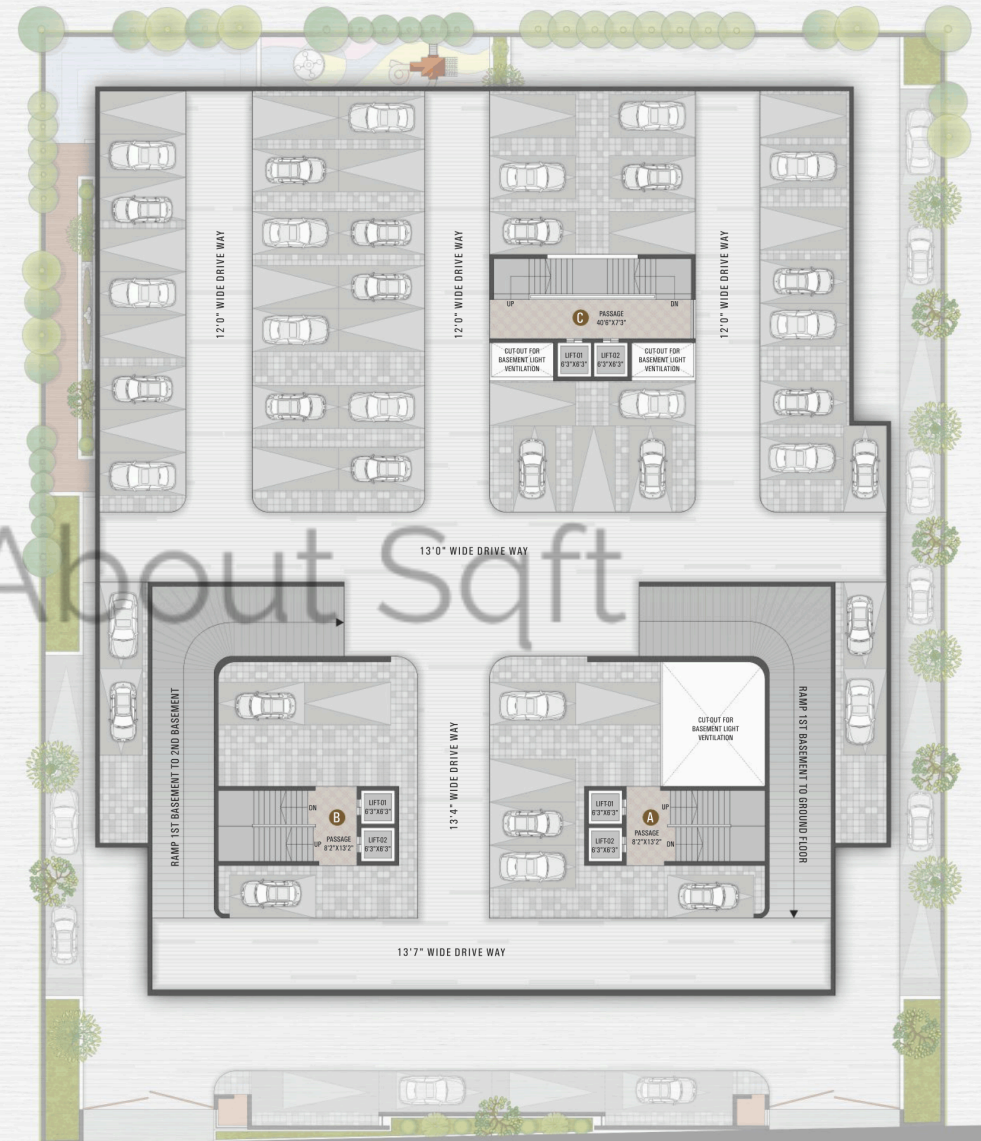

2nd BASEMENT
PLAN

Shrungal
NIRVANA
A BLISSFUL LIVING
2 & 3 BHK PREMIUM RESIDENCES

30.0 MT. WIDE ROAD

1st BASEMENT
PLAN

Shrungal
NIRVANA
A BLISSFUL LIVING
2 & 3 BHK PREMIUM RESIDENCES

30.0 MT. WIDE ROAD

GROUND FLOOR PLAN

Shrungal NIRVANA
A BLISSFUL LIVING
2 & 3 BHK PREMIUM RESIDENCES

30.0 MT. WIDE ROAD

TYPICAL LAYOUT PLAN

Shrungal NIRVANA
A BLISSFUL LIVING
2 & 3 BHK PREMIUM RESIDENCES

30.0 MT. WIDE ROAD

2-BHK
TYPICAL FLOOR PLAN

1st To 14th Floor

Search Design Loan
All About Sqft
Design Consult

All About Sqft

3-BHK
 TYPICAL FLOOR PLAN

1st To 13th Floor