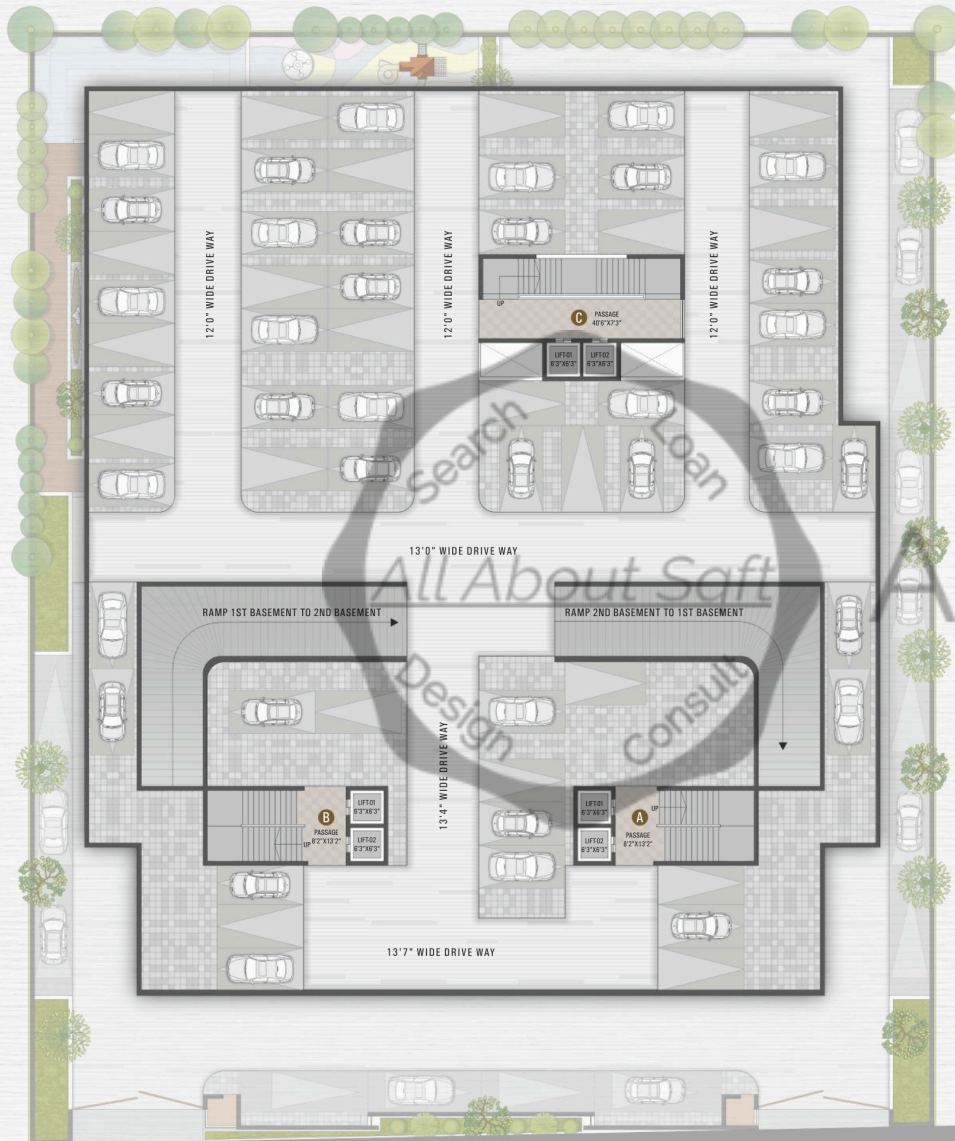

2nd BASEMENT
PLAN

Shrungal
NIRVANA
A BLISSFUL LIVING
2 & 3 BHK PREMIUM RESIDENCES

30.0 MT. WIDE ROAD

1st BASEMENT
PLAN

Shrungal
NIRVANA
A BLISSFUL LIVING
2 & 3 BHK PREMIUM RESIDENCES

30.0 MT. WIDE ROAD

GROUND FLOOR PLAN

Shrungal NIRVANA
A BLISSFUL LIVING
2 & 3 BHK PREMIUM RESIDENCES

30.0 MT. WIDE ROAD

TYPICAL LAYOUT PLAN

Shrungal NIRVANA
A BLISSFUL LIVING
2 & 3 BHK PREMIUM RESIDENCES

30.0 MT. WIDE ROAD

2-BHK
TYPICAL FLOOR PLAN

1st To 14th Floor

Search Design Loan
All About Sqft
Design Consult

All About Sqft

3-BHK
 TYPICAL FLOOR PLAN

1st To 13th Floor