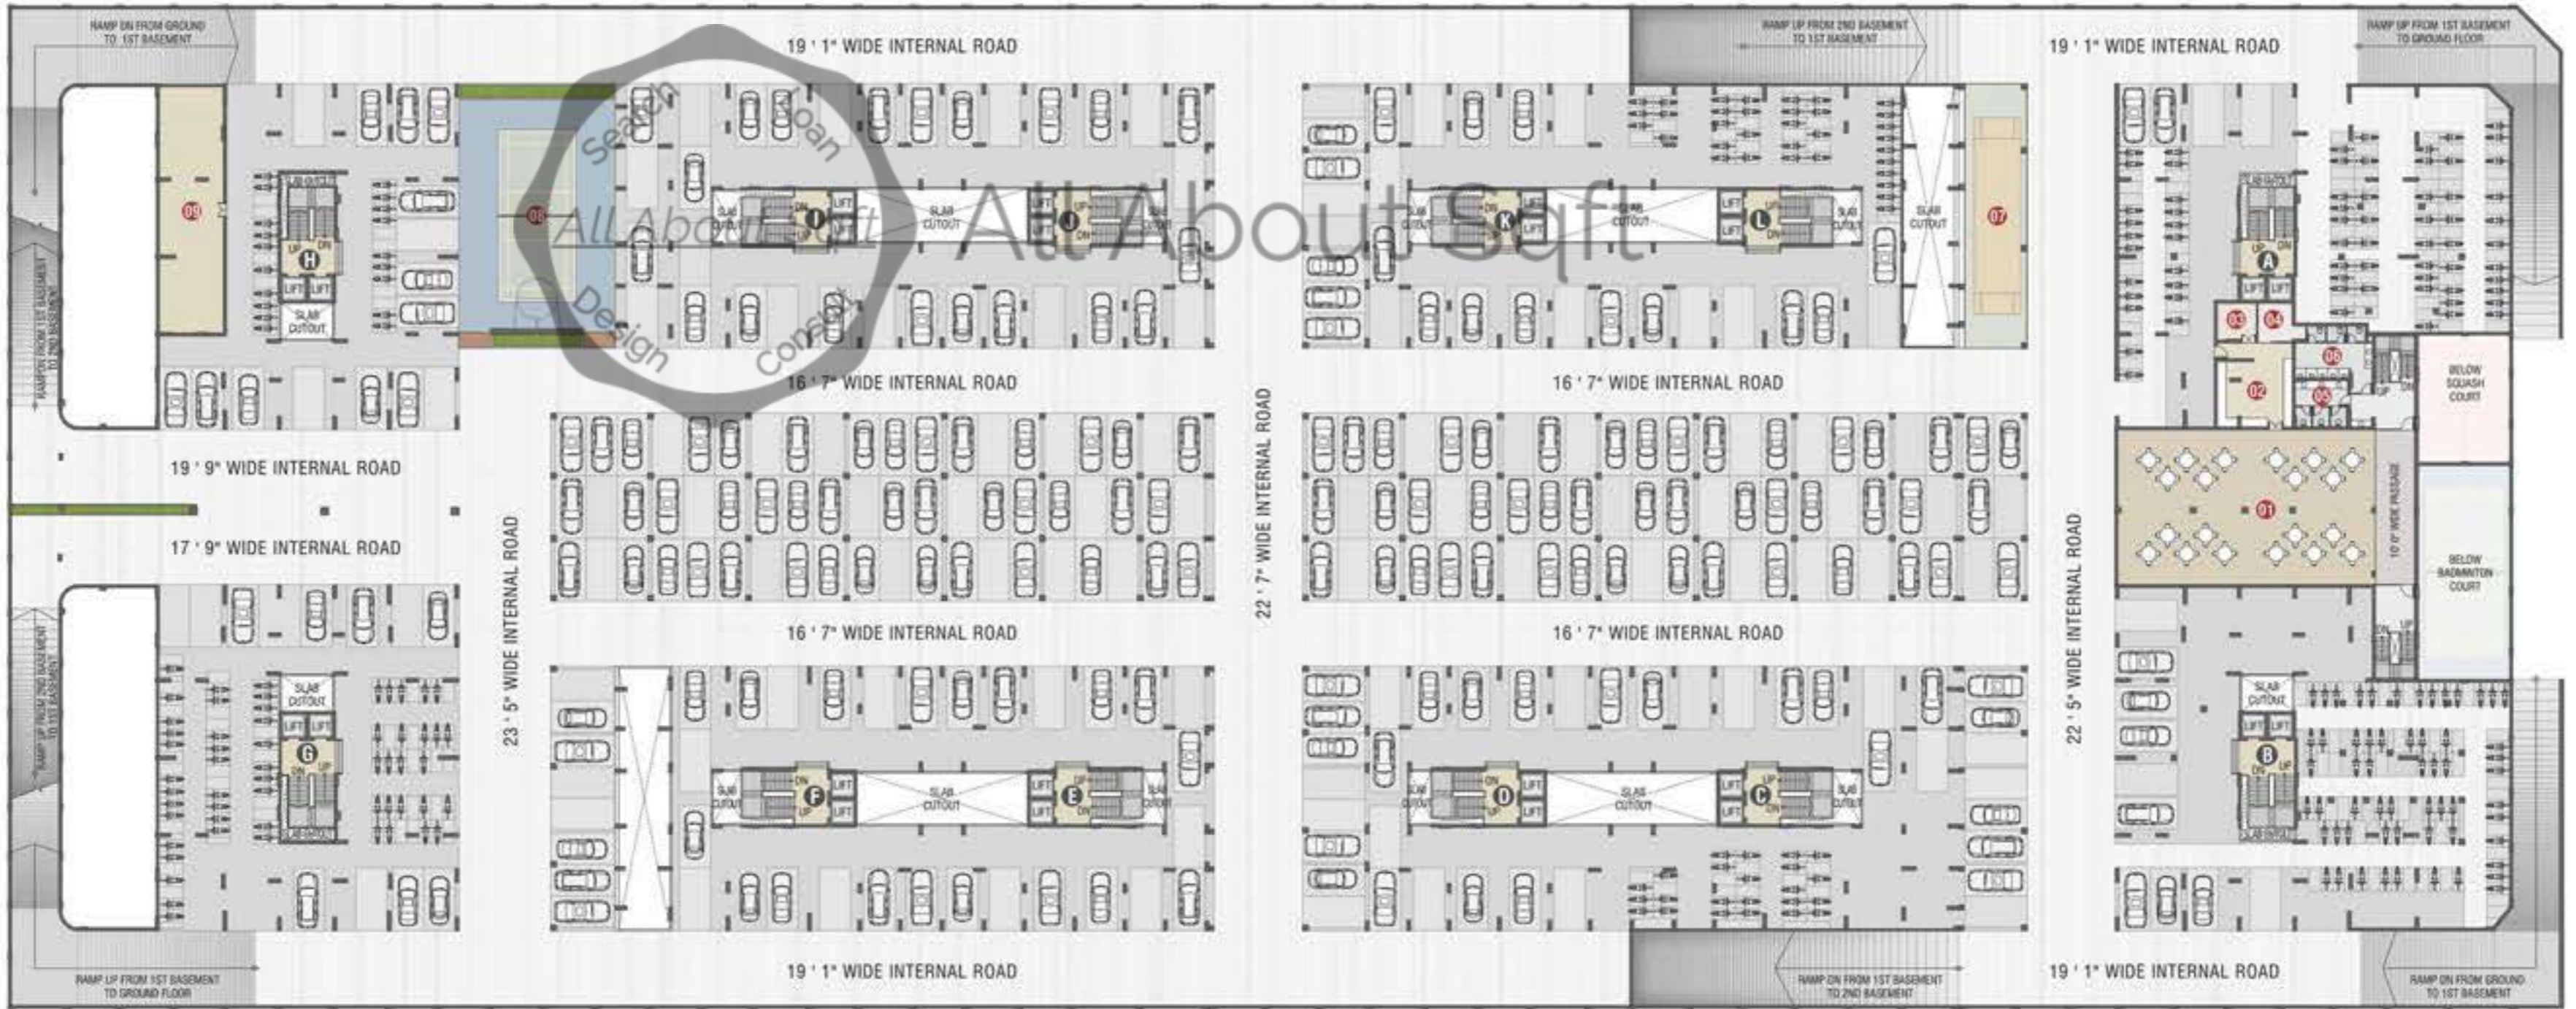

GROUND FLOOR Layout Plan

LEGENDS

- | | | | |
|---------------------------|---|--|--------------------------|
| 01 Entry Gate | 08 Water-Body | 14 Pedestal with Sculpture | 21 Kid's Pool |
| 02 Walkway with Tress | 09 Sculpture | 15 Indoor Cafe | 22 Net Cricket |
| 03 Children's Play Area | 10 Deck | 16 Outdoor Cafe | 23 Multi-purpose Court |
| 04 Skating Rink | 11 Game Area | 17 Seating Plaza | 24 Sculpture |
| 05 Amphitheater | 12 Senior Citizen Plaza & Acupressure Pathway | 18 Stage | 25 Seating Plaza |
| 06 Water Cascade | 13 Waterbody | 19 Theme Wall | |
| 07 Party Lawn | | 20 Swimming Pool with Vanishing Edge | |

FLOOR PLANS

TYPICAL FLOOR Layout Plan

1st Basement Plan

LEGENDS

- | | | |
|------------------|-------------------|-------------------------|
| 01} Banquet Hall | 04} Wash Area | 07} Net Cricket |
| 02} Kitchen | 05} Ladies Toilet | 08} Multi-purpose Court |
| 03} Storage | 06} Gents Toilet | 09} Pump Room |

2nd Basement Plan

LEGENDS

- | |
|---------------------|
| 01} Badminton Court |
| 02} Squash Court |

3 BHK

Unit Plan Type-1

TOWER - C, F, I, L

3 BHK

Unit Plan Type-4

TOWER - C, F, I, L

2 BHK
Unit Plan Type-3

TOWER - C, D, E, F, I, J, K, L

2 BHK
Unit Plan Type-2

TOWER - C, D, E, F, I, J, K, L

3 BHK
Unit Plan

LOCATION

- 5.5 km from Surat Airport
- 0.4 km from Outer Ring Road
- 2.5 km from Diamond Bourse
- 4.5 km from V.R. Mall
- 14 km from Surat Railway Station
- 5.0 km from Citylight Area (Anuvrat Dwar)
- 5.0 km from Veer Narmad South Gujarat University
- 10 km from Textile Market
- 4.0 km from G.D. Goenka School
- 1.5 km from BRTS Bus Stop
- 3.0 km from Bhagwan Mahavir College
- 1.5 km from Agarwal School
- 3.5 km from Shree Shyambaba Temple