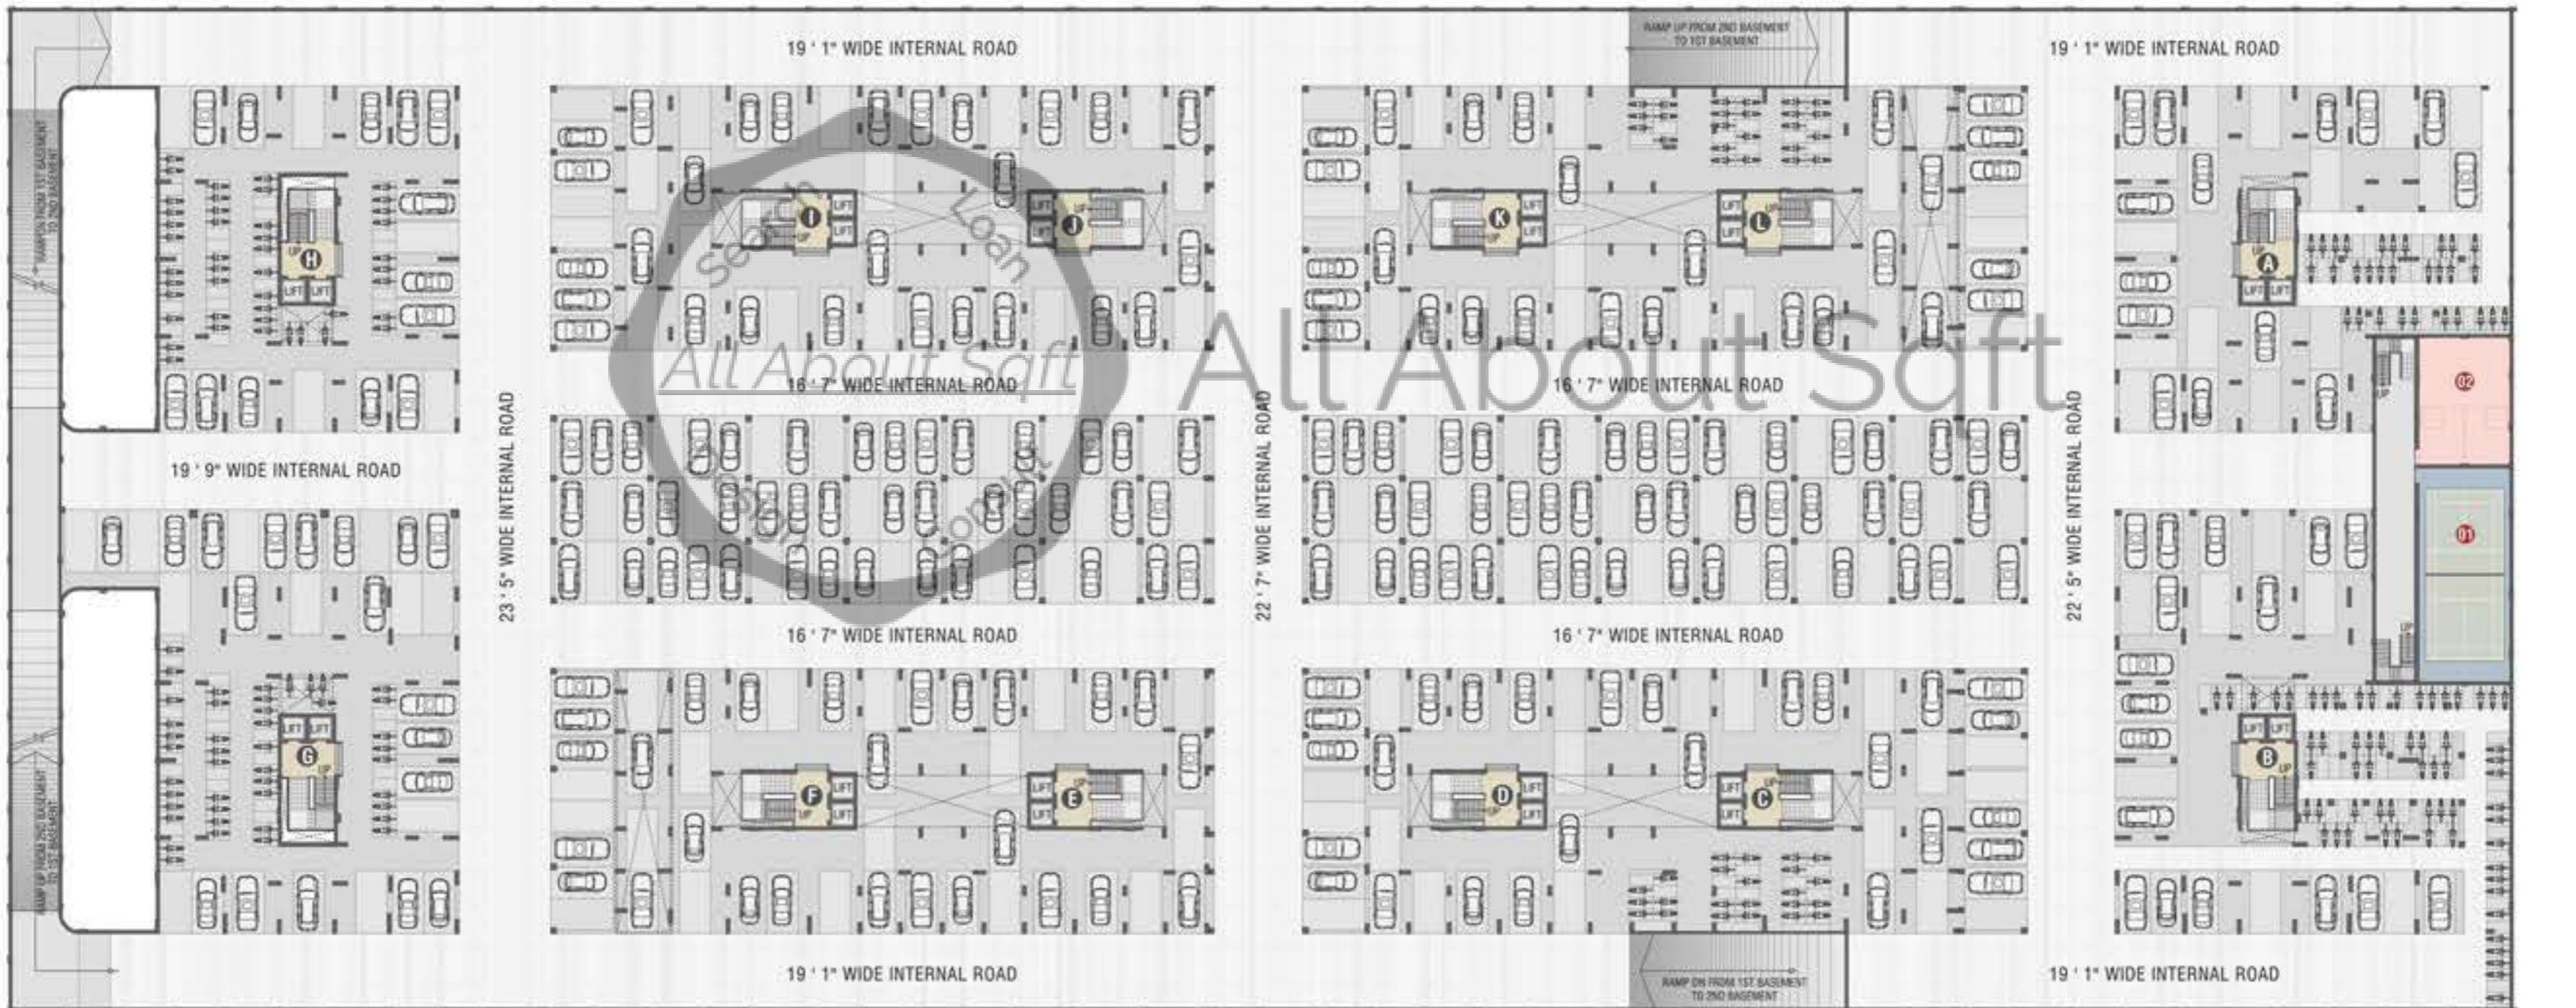

GROUND FLOOR Layout Plan

LEGENDS

- | | | | |
|---------------------------|---|--|--------------------------|
| 01 Entry Gate | 08 Water-Body | 14 Pedestal with Sculpture | 21 Kid's Pool |
| 02 Walkway with Tress | 09 Sculpture | 15 Indoor Cafe | 22 Net Cricket |
| 03 Children's Play Area | 10 Deck | 16 Outdoor Cafe | 23 Multi-purpose Court |
| 04 Skating Rink | 11 Game Area | 17 Seating Plaza | 24 Sculpture |
| 05 Amphitheater | 12 Senior Citizen Plaza & Acupressure Pathway | 18 Stage | 25 Seating Plaza |
| 06 Water Cascade | 13 Waterbody | 19 Theme Wall | |
| 07 Party Lawn | | 20 Swimming Pool with Vanishing Edge | |

FLOOR PLANS

TYPICAL FLOOR Layout Plan

1st Basement Plan

LEGENDS

- | | | |
|------------------|-------------------|-------------------------|
| 01} Banquet Hall | 04} Wash Area | 07} Net Cricket |
| 02} Kitchen | 05} Ladies Toilet | 08} Multi-purpose Court |
| 03} Storage | 06} Gents Toilet | 09} Pump Room |

2nd Basement Plan

LEGENDS

- | |
|---------------------|
| 01} Badminton Court |
| 02} Squash Court |

3 BHK

Unit Plan Type-1

TOWER - C, F, I, L

3 BHK

Unit Plan Type-4

TOWER - C, F, I, L

2 BHK
Unit Plan Type-3

TOWER - C, D, E, F, I, J, K, L

2 BHK
Unit Plan Type-2

TOWER - C, D, E, F, I, J, K, L

3 BHK
Unit Plan

LOCATION

- 5.5 km from Surat Airport
- 0.4 km from Outer Ring Road
- 2.5 km from Diamond Bourse
- 4.5 km from V.R. Mall
- 14 km from Surat Railway Station
- 5.0 km from Citylight Area (Anuvrat Dwar)
- 5.0 km from Veer Narmad South Gujarat University
- 10 km from Textile Market
- 4.0 km from G.D. Goenka School
- 1.5 km from BRTS Bus Stop
- 3.0 km from Bhagwan Mahavir College
- 1.5 km from Agarwal School
- 3.5 km from Shree Shyambaba Temple