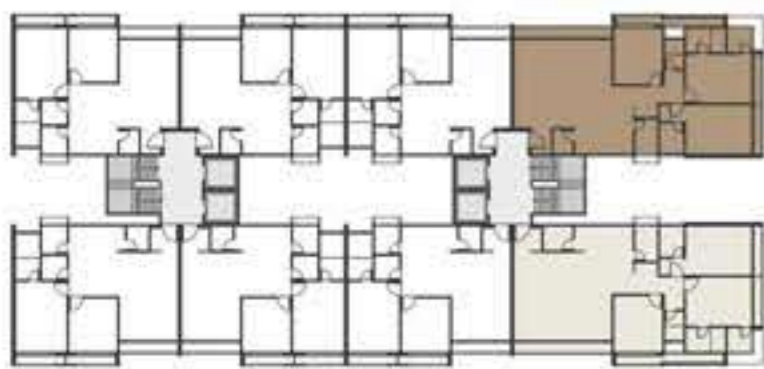

FLOOR PLANS

TYPICAL FLOOR Layout Plan

1st Basement Plan

LEGENDS

- | | | |
|------------------|-------------------|-------------------------|
| 01} Banquet Hall | 04} Wash Area | 07} Net Cricket |
| 02} Kitchen | 05} Ladies Toilet | 08} Multi-purpose Court |
| 03} Storage | 06} Gents Toilet | 09} Pump Room |

2nd Basement Plan

LEGENDS

- | |
|---------------------|
| 01} Badminton Court |
| 02} Squash Court |

3 BHK

Unit Plan Type-1

TOWER - C, F, I, L

3 BHK

Unit Plan Type-4

TOWER - C, F, I, L

2 BHK
Unit Plan Type-3

TOWER - C, D, E, F, I, J, K, L

2 BHK
Unit Plan Type-2

TOWER - C, D, E, F, I, J, K, L

3 BHK
Unit Plan

LOCATION

- 5.5 km from Surat Airport
- 0.4 km from Outer Ring Road
- 2.5 km from Diamond Bourse
- 4.5 km from V.R. Mall
- 14 km from Surat Railway Station
- 5.0 km from Citylight Area (Anuvrat Dwar)
- 5.0 km from Veer Narmad South Gujarat University
- 10 km from Textile Market
- 4.0 km from G.D. Goenka School
- 1.5 km from BRTS Bus Stop
- 3.0 km from Bhagwan Mahavir College
- 1.5 km from Agarwal School
- 3.5 km from Shree Shyambaba Temple